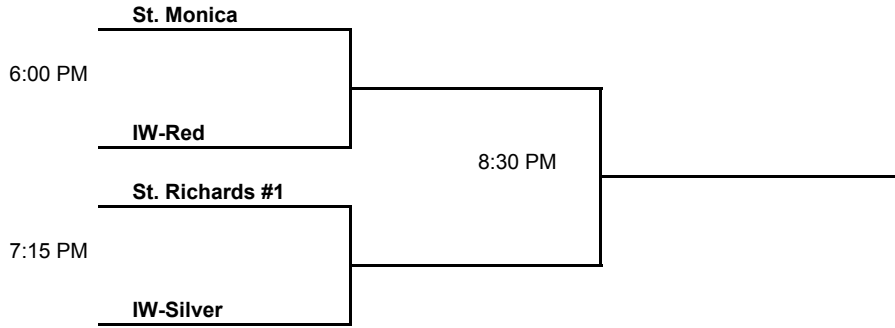

Field C1

June 22, 2009	6:00 PM	IW-Red	vs.	IW-Blue	15-13
	7:00 PM	Ascension	vs.	St. Richard #2	0-7
	8:00 PM	St. Monica	vs.	Bosco	7-0
	9:00 PM	St. Richard #1	vs.	IW-Silver	14-14

June 29, 2008

Rain out number: 636-537-4770 ext. 1. Updated at 3:00 PM